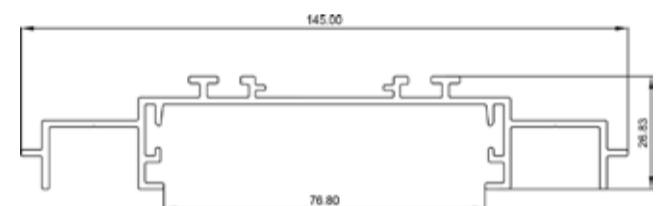

divinity lights

Quick Info

CRI ≥90

3000K/ 4000K/ 5700K

ON-OFF/ON-OFF (FLICKER FREE)

DALI-2 DT6 / DALI-2 DT8/ DALI+

SDCM<3

L70 @50,000h

Lens + Prismatic Double Diffuser

Aluminium

Types

Recessed with Frame in GYPSUM Ceiling

Recessed in Silhouette Techzone Ceiling

Single Line Diagram